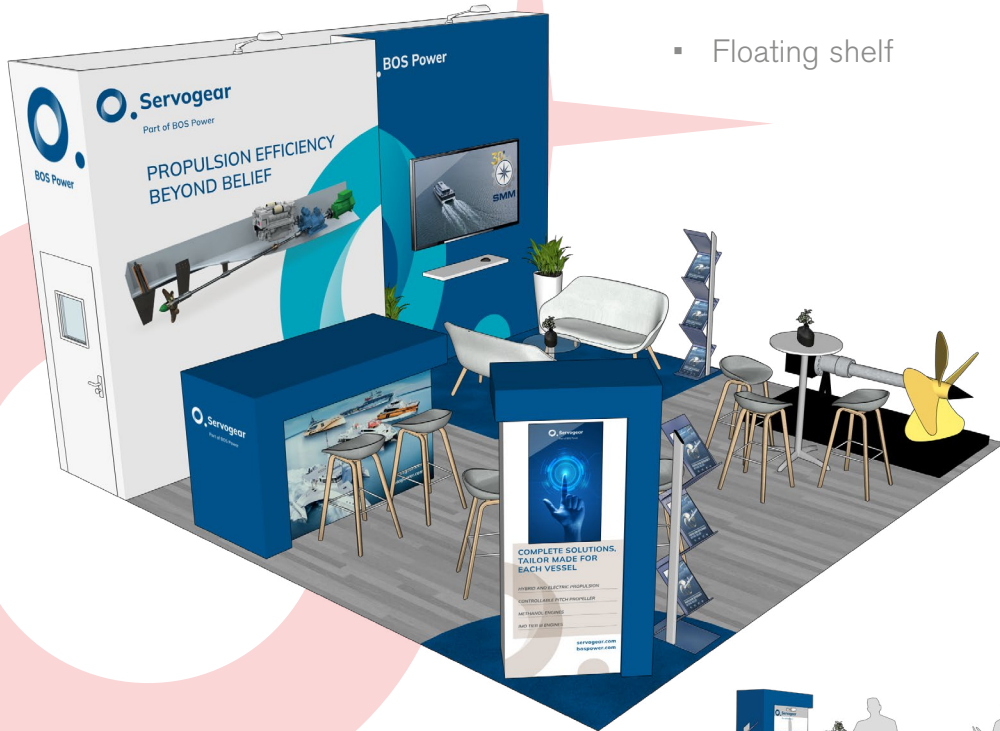

## Small Stand | 6x6m

- 3.5m high walling with banner wrap graphics
- 2 tone floorcovering
- Custom reception plinth
- Store room
- Floating shelf

Price Per m2: £280.00 / m2

Up to £10000