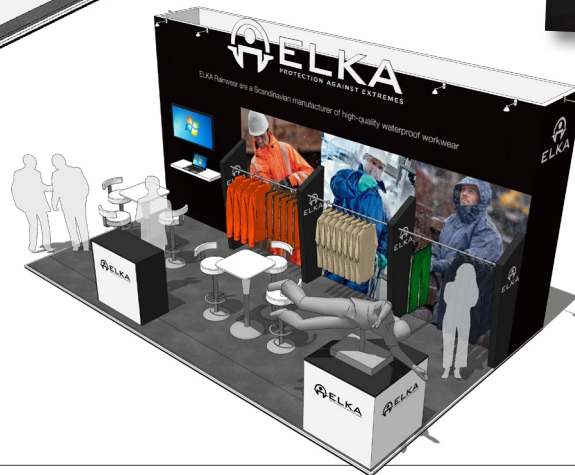

Price Per m2: £285.00 / m2