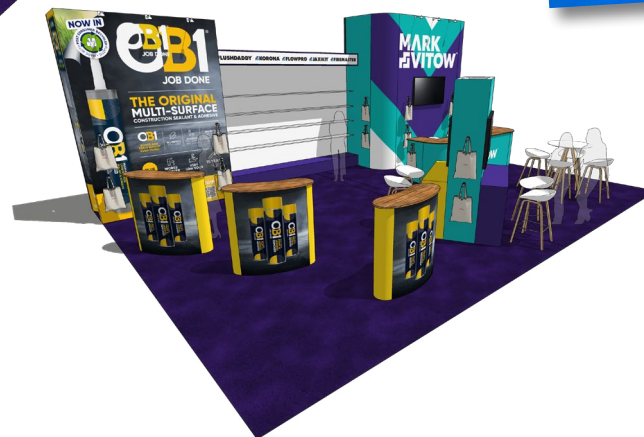

Medium Stand | 10x7m

- Transparent shelving
- 4m high curved walling
- Custom reception plinth
- Laminated counter top
- Long arm spotlights

Price Per m2: £215.00 / m2