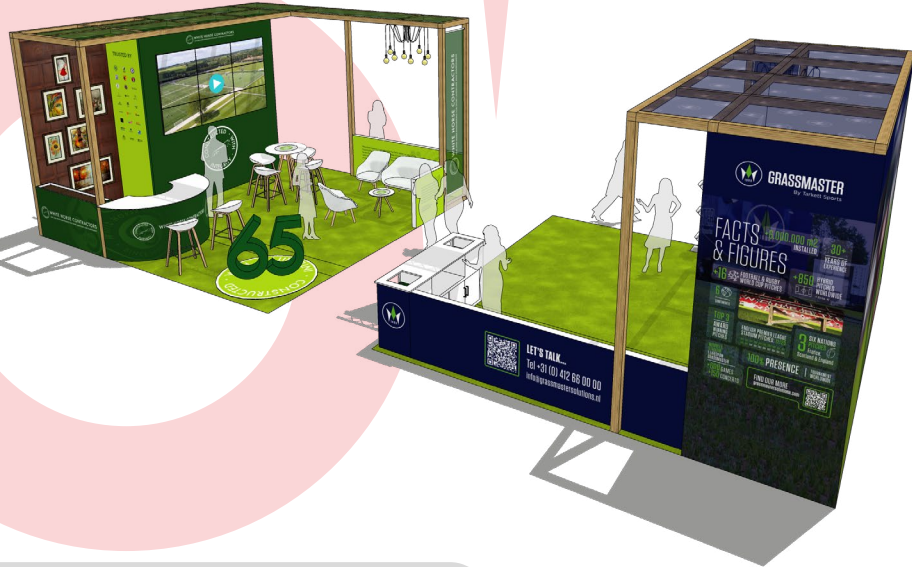

Up to £40000

Large Area | 2no 6x6m

Price Per m2: £500.00 / m2